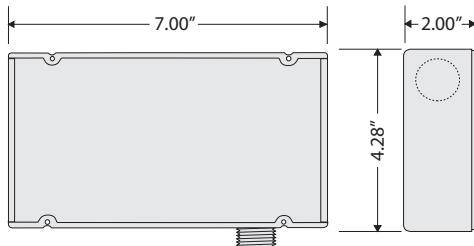

ENCLOSURE

PE6000 Series

Plastic Housing, .75" NPT Nipple, 4.28" H x 7.00" W x 2.00" D

MT212-6 Plastic Snap Track

MT4-4 Plastic Snap Track

Meets "Buy American" of ARRA 2009

PE6000 SERIES ASSEMBLIES

Model #	Enclosure	Plastic Snap Track	NEMA Type	Weight
PE6000	PE6000		NEMA 1	.656 lbs.
PE6010	PE6000	MT4-4 (4.00" W)	NEMA 1	.717 lbs.
PE6020	PE6000	MT212-6 (2.75" W)	NEMA 1	.769 lbs.
PE6000-N4	PE6000-N4		NEMA 4/4X	.656 lbs.
PE6010-N4	PE6000-N4	MT4-4 (4.00" W)	NEMA 4/4X	.717 lbs.
PE6020-N4	PE6000-N4	MT212-6 (2.75" W)	NEMA 4/4X	.769 lbs.

SPECIFICATIONS

Cover Type: Screw Down Cover

Approvals: UL Listed, C-UL, CE Approved, RoHS

Housing Rating: UL Accepted for Use in Plenum, NEMA 1, Also available NEMA 4 / 4X

Notes:

- Comes with transparent lid. To order with gray opaque lid, add "-GY" to end of model number.